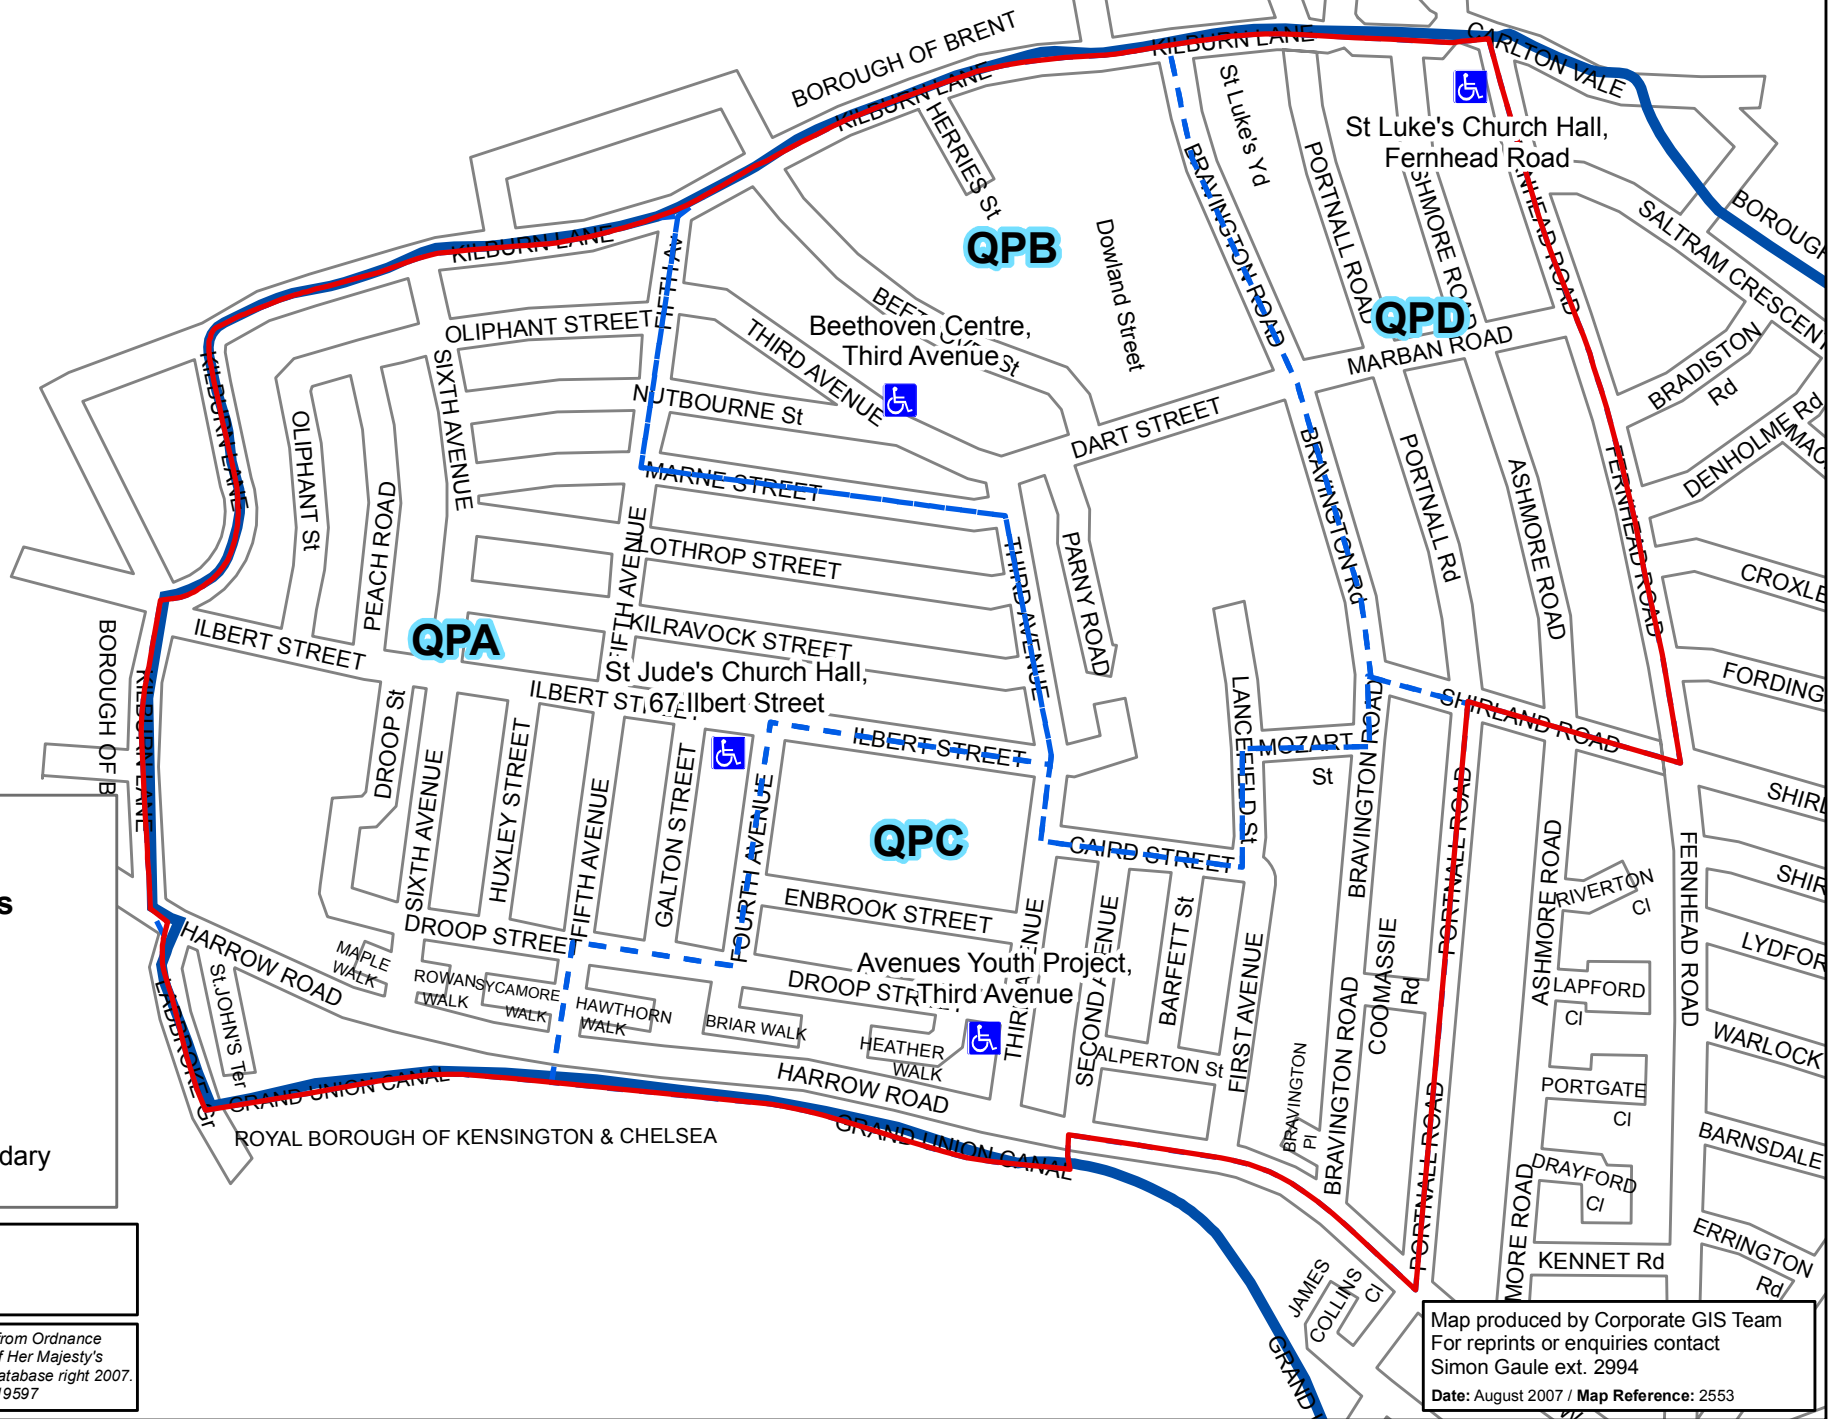

City of Westminster

Corporate GIS Team
020 7641 2350

Queen's Park Ward

Polling Stations

Wheel chair Access

-  NO
-  YES
-  Polling Districts
-  Ward Boundary
-  Westminster boundary

This product includes mapping data licensed from Ordnance Survey with the permission of the Controller of Her Majesty's Stationery Office. © Crown copyright and/or database right 2007. All rights reserved. Licence number LA 100019597

Map produced by Corporate GIS Team
For reprints or enquiries contact
Simon Gaule ext. 2994

Date: August 2007 / Map Reference: 2553