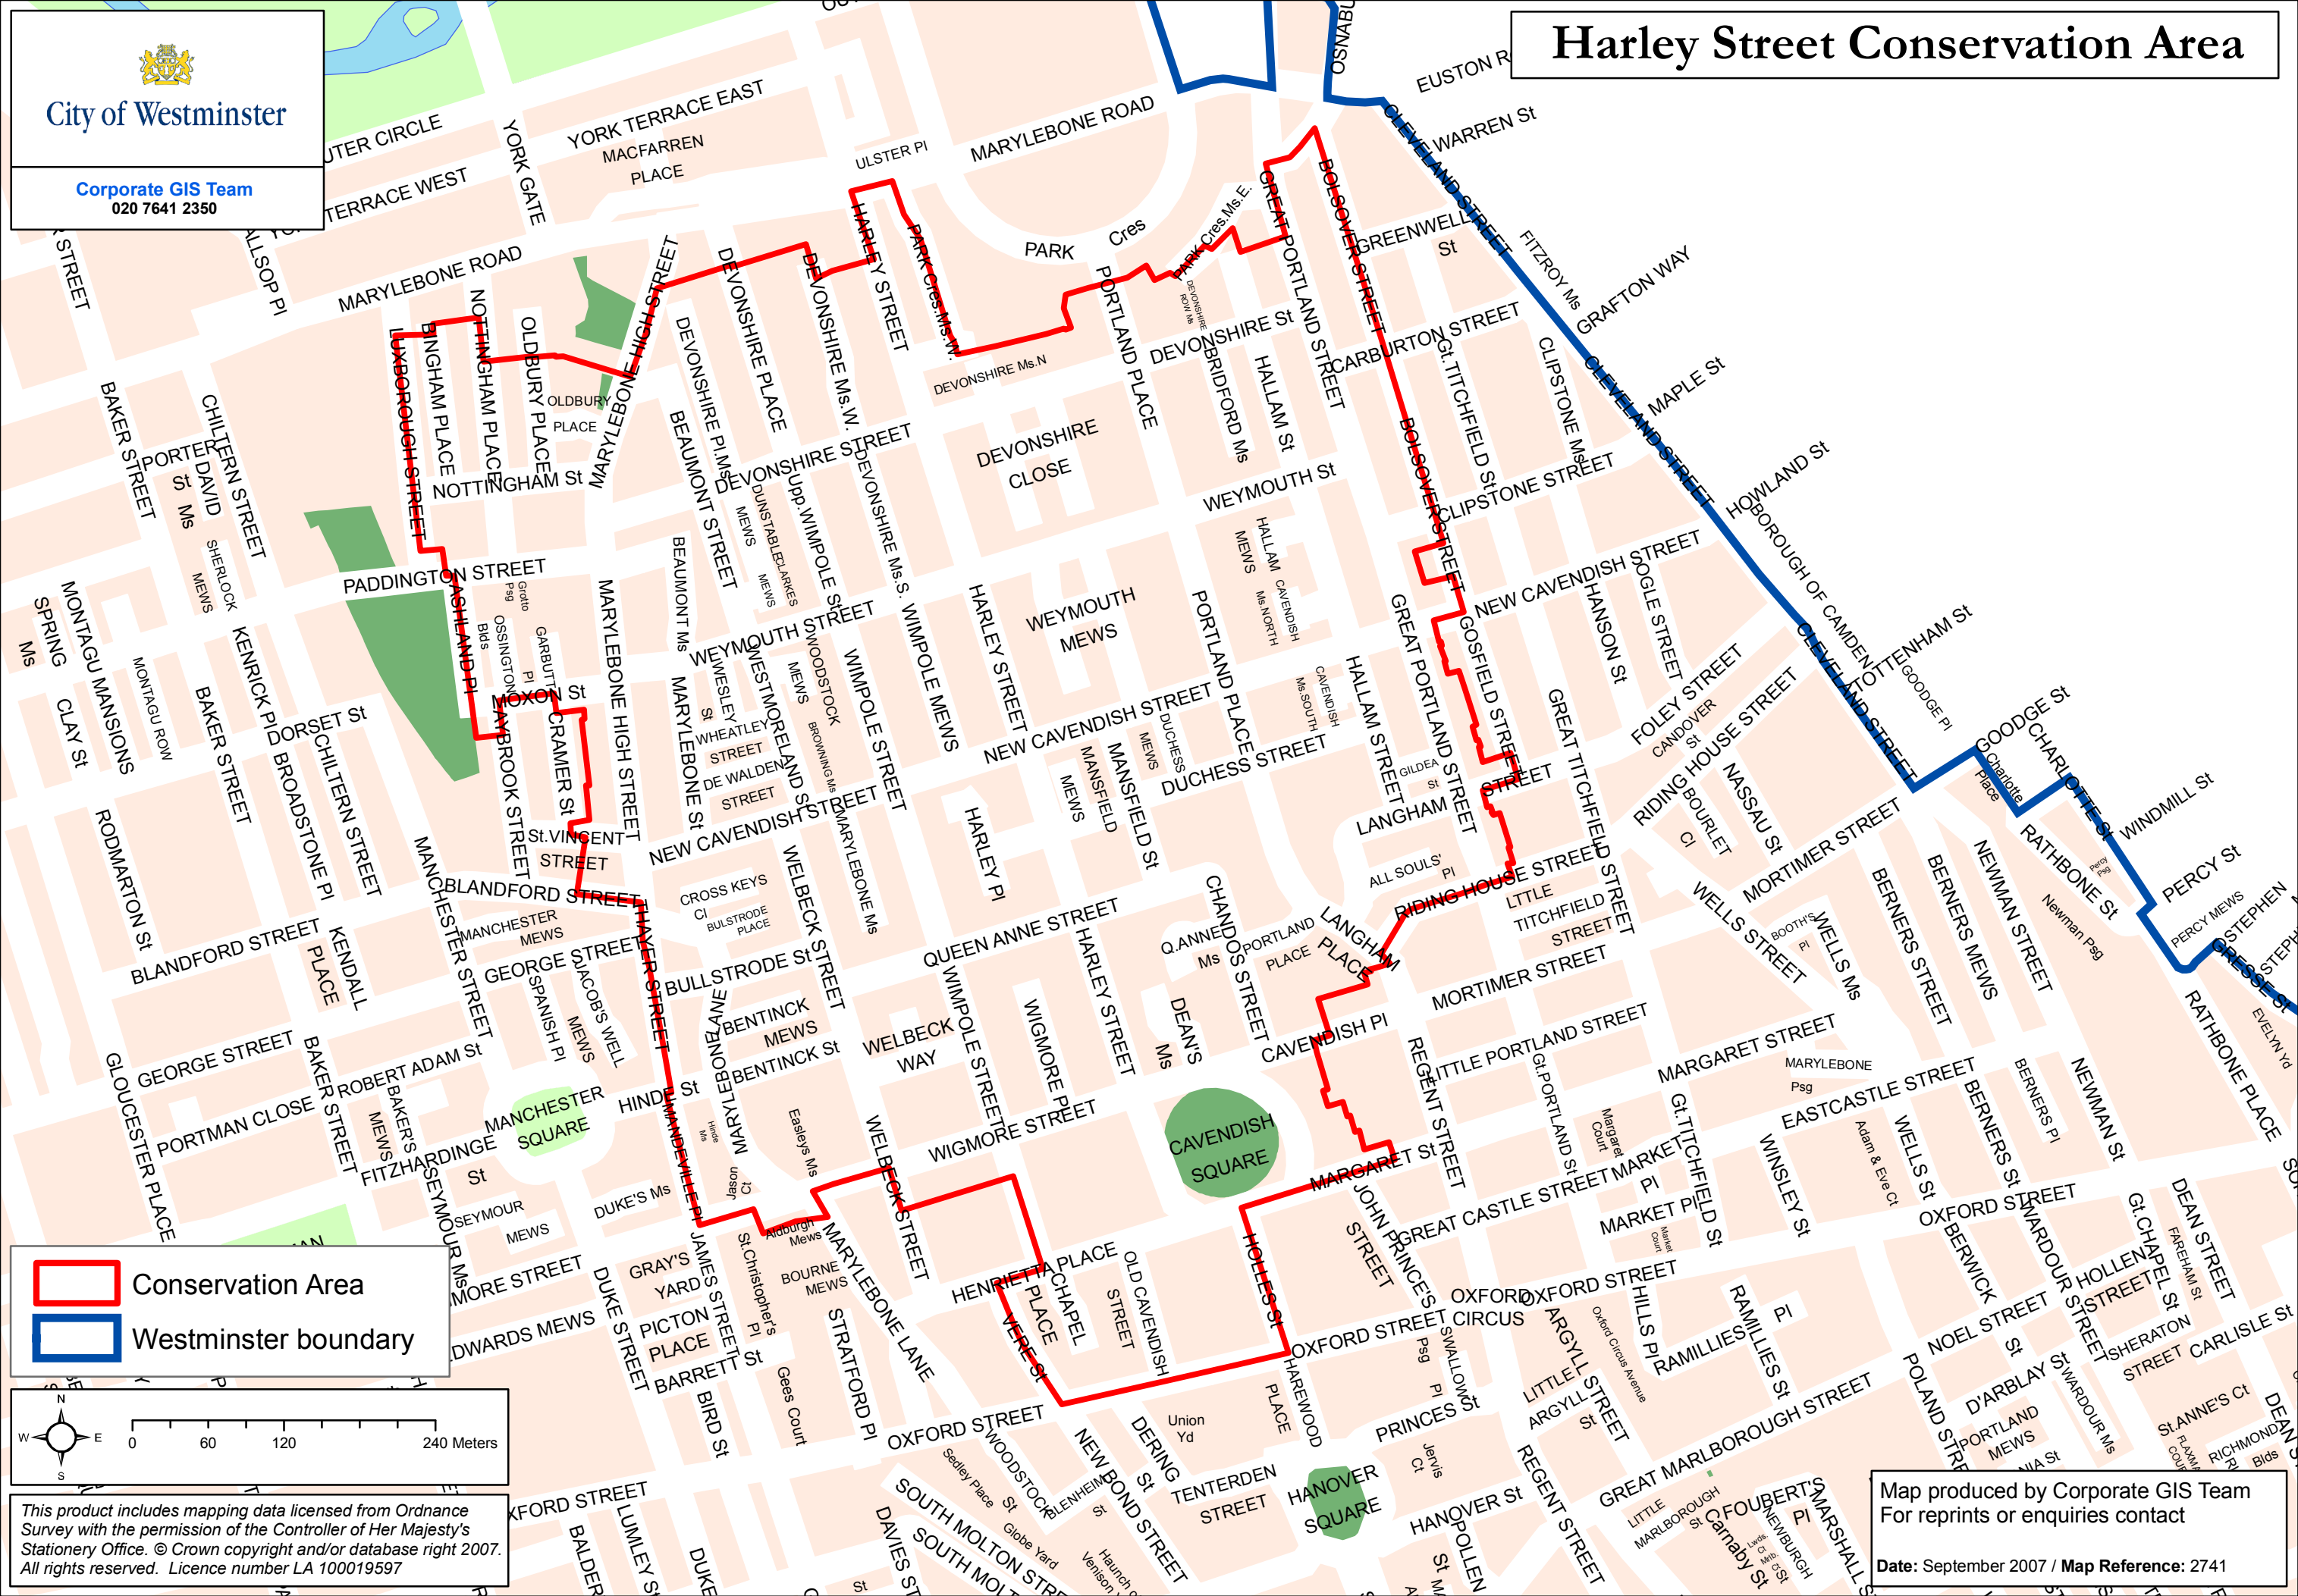

Harley Street Conservation Area

 Conservation Area
 Westminster boundary

This product includes mapping data licensed from Ordnance Survey with the permission of the Controller of Her Majesty's Stationery Office. © Crown copyright and/or database right 2007. All rights reserved. Licence number LA 100019597

Map produced by Corporate GIS Team
For reprints or enquiries contact
Date: September 2007 / Map Reference: 2741